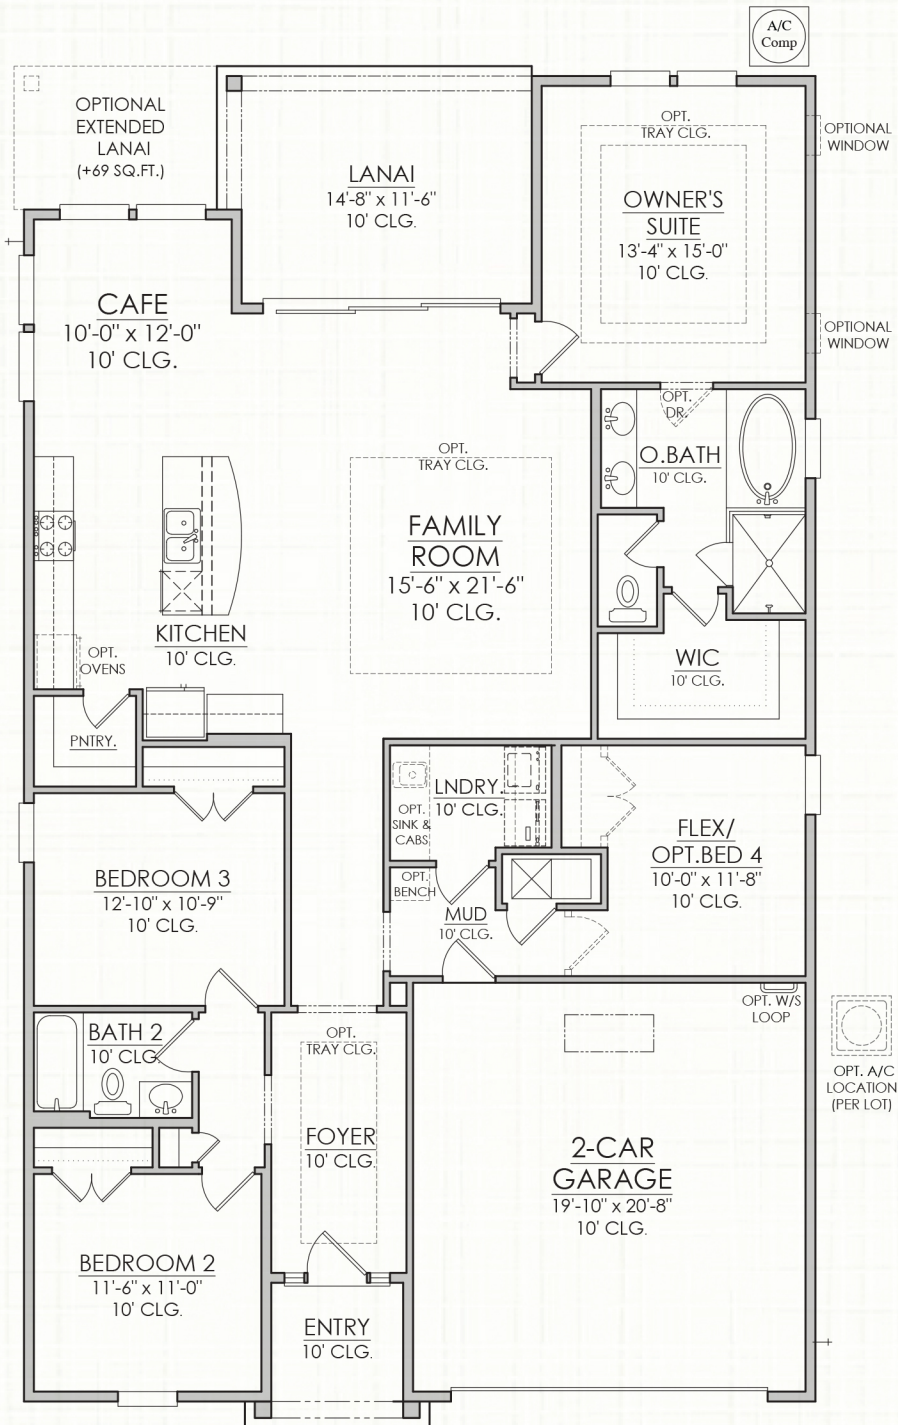

WASHINGTON

1,964 SQUARE FEET | 3 BR | 2 BATH

Builder reserves the right to change elevations, dimensions, square footages, specifications, materials, options, and pricing without notice. Renderings and floorplans are not to scale and may vary from actual plans