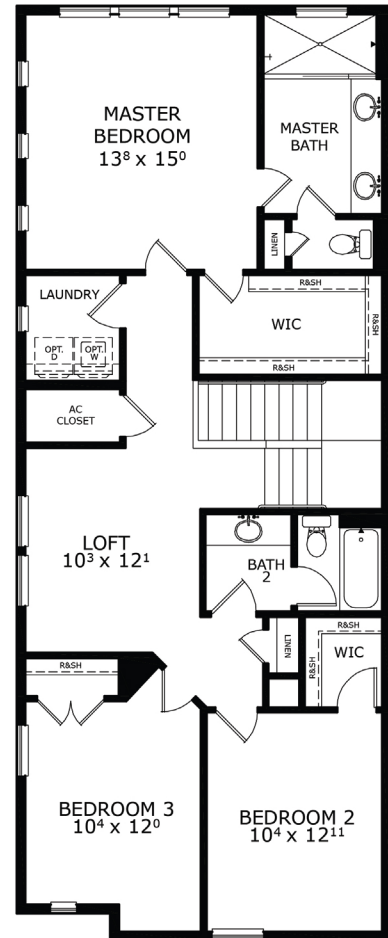

# WEST END TOWNHOMES

**BARTRAM** - 1,846 ft<sup>2</sup> Floorplan — 3 Bedroom / 2.5 Bath / 2 Car

1st Floor

2nd Floor