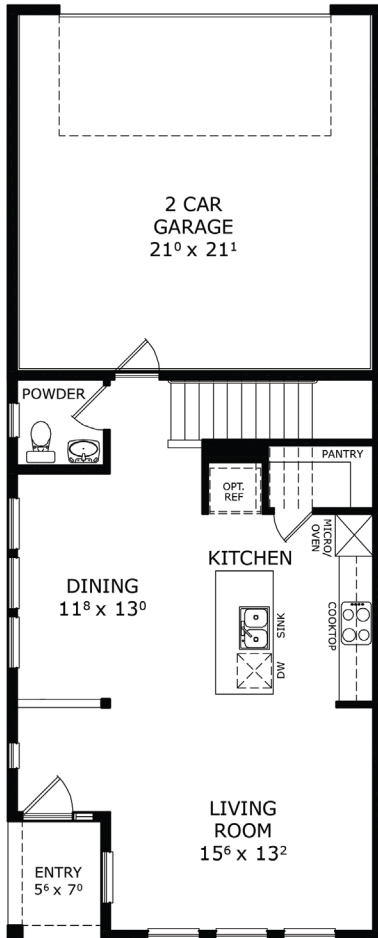

# WEST END TOWNHOMES

**BARTRAM** - 1,846 ft<sup>2</sup> Floorplan — 3 Bedroom / 2.5 Bath / 2 Car

1st Floor

2nd Floor